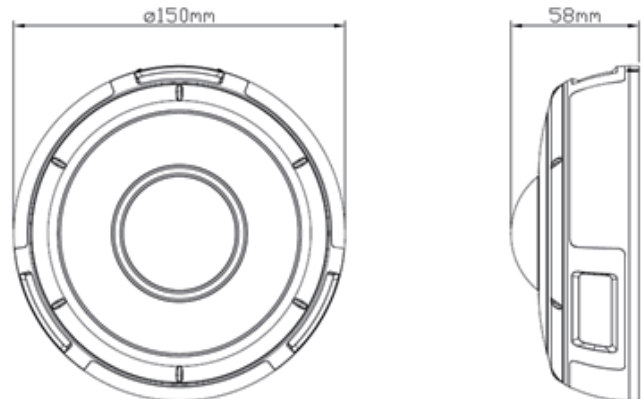

### Features

- 5-Megapixel CMOS Sensor
- Dewarping the Image via Fisheye Correction Processor
- Removable IR-cut Filter for Day & Night Function
- Built-in IR illuminators, Effective Distance up to 10 meters
- Real-time H.264, MPEG-4, and MJPEG Compression
- ROI (Region of Interest) Provide for 5 Independent Streams
- WDR Enhancement for Visibility in Extremely Bright or Dark Environments
- 2-way Audio Communication, External Microphone Input & Audio Output
- Built-in MicroSD Card Slot, support MicroSDHC/MicroSDXC 64GB or above
- Weather-proof IP66-rated & Vandal-proof IK10-rated Housing
- Built-in 802.3af Compliant PoE
- ONVIF Compliant for Interoperability
- EN50155 Compliance

### Introduction

**iCAM-771** is the Fish-eye IR Network Camera, featuring a detailed 5-Megapixel resolution sensor with clear image quality. Equipped with a fish-eye lens for 360°/180° panoramic view without blind spots, certified ImmerVision Enables 2.0, the cameras are able to provide coverage of wide, open areas, such as airports, shopping malls, factories, parking lots, retail stores, offices and more.

### Dimensions

**360° Panoramic View**

**180° Panoramic View**