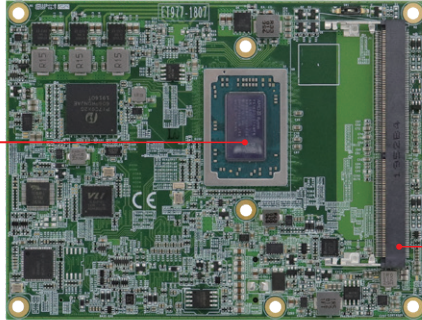

AMD Ryzen™ V1000 / R1000 series Embedded APU

DDR4 SO-DIMM Socket

Features

- Onboard AMD Ryzen™ Embedded V1000/ R1000 processor
- 2x DDR4-2400 SO-DIMM sockets, Max. 32GB, ECC compatible
- Supports up to 4x independent displays (HDMI/DVI/ DisplayPort, LVDS, and eDP) via the carrier board
- 4x USB 3.1, 8x USB 2.0, 2x SATA III
- Supports TPM (2.0)

DDR4 SO-DIMM Socket

Specifications

CPU	Onboard AMD Ryzen™ Embedded V1000 / R1000 Series
PCH	N/A
Memory Type	2x DDR4 SO-DIMM, Max. 32GB
BIOS	AMI
Watchdog Timer	256 levels
H/W Monitor	Yes
Storage Device Interface	N/A
Expansion slots	V1000 Series: 1x PEG(8x)(Gen3), 4x PCI-E(1x)(Gen3), 2x PCI-E(1x) R1000 Series: 1x PEG(4x)(Gen3), 3x PCI-E(1x)(Gen3), 3x PCI-E(1x)
Graphics Controller	AMD Radeon™ Vega GPU integrated
Video Output	V1000 Series: 3x DDI R1000 Series: 2x DDI 1x LVDS or 1x eDP (By option)
Ethernet	Intel® I211IA PCI-E Gigabit LAN
I/O Chip	Fintek F81804U-I
Serial Port	2x UART (Tx/Rx only)
USB 2.0	8x USB2.0 ports [USB 2.0 Hub x 3ports, (VL822-Q7)]
USB 3.0/ 3.1	1x USB3.1 port (10G), 3x USB3.1 ports (VL822-Q7)
Serial ATA	2x SATA III via carrier board
Audio	AMD Ryzen™ built-in HD audio controller
TPM	TPM (2.0)
Others	Digital I/O (4in/4-out)
Dimensions (L X W)	125mm x 95mm (4.92" x 3.74")
Power Consumption	AMD V1605B w/ 2x 8GB DDR4-2133, +12V: 3.28A AMD R1606G w/ 2x 8GB DDR4-2133, +12V: 3.43A
Operating Temperature	0°C~60°C (32°F~140°F)
Storage Temperature	-20°C~80°C (-4°F~176°F)
Relative Humidity	90% (non-condensing @60°C)

Ordering Information

ET977-1605LV	COM Express (Type 6) CPU Module with AMD Ryzen™ V1605B QC APU (2.0GHz~3.6GHz), DDR4 dual-channel memory, supports LVDS
ET977-1606LV	COM Express (Type 6) CPU Module with AMD Ryzen™ R1606G DC APU (2.6GHz~3.5GHz), DDR4 dual-channel memory, supports LVDS
ET977-1505LV	COM Express (Type 6) CPU Module with AMD Ryzen™ R1505G DC APU (2.4GHz~3.5GHz), DDR4 dual-channel memory, supports LVDS