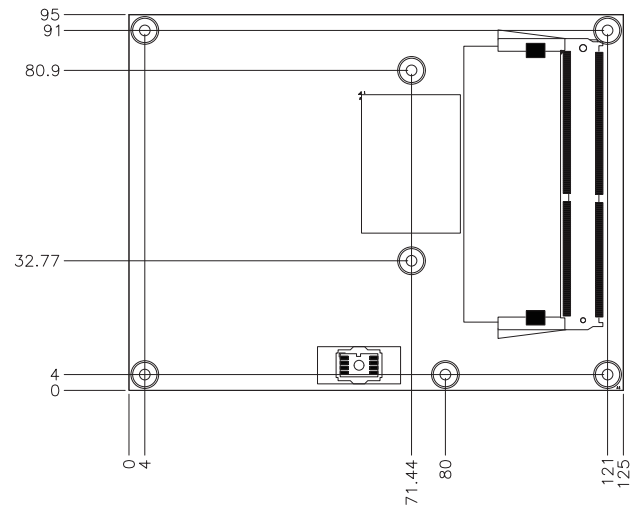

Dimensions and Drawing