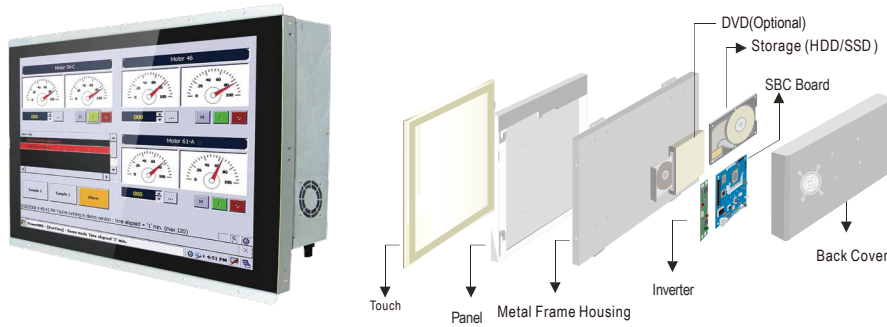

W15IK7T-POA4 15.6" Panel PC (Intel 7th Generation Core i3/i5/i7 Processor)

Mechanical Design

Open Frame

Modularized Construction
Dimensions

- Features:**
- 15.6" 1920 x 1080 Resolution
 - Intel 7th Generation Core i3/i5/i7 processor (Kabylake)
 - Flexible storage devices, one 2.5-inch HDD and one SSD
 - Multiple I/Os, Two Serial Ports and Four USB 3.0 Ports
 - 12V DC Power input
 - DP Support 4096x2304@60Hz
 - HDMI Support 4096x2304@24Hz

Input / Output

- Serial Ports : 2 x RS232/422/485(default RS232)
- USB Ports : 4 x USB 3.0
- Ethernets : 2 x RJ45-10/100/1000 Mbps
- DP Port : 1 x DP 1.2
- HDMI Port : 1 x HDMI 1.4
- Audio : Mic in, Line out

Power Management

- Power Input : 12V DC IN (Lockable Power Jack)
- Power Consumption : 75W (typ.)(Max.backlight & high CPU load)

Accessories

- External Adapter : 110~240V Ac-in Power Adapter

Display Specifications

- Size/Type : 15.6" TFT
- Resolution : 1920 x 1080
- Contrast Ratio : 800:1 (typ.)
- Brightness : 300 nits
- Viewing Angles : -85~85 (H); -85~85 (V)
- Max Colors : 16.7M

Environment

- Operating Temperature : 0°C to 50°C
- Operating Humidity : 10% to 90% (non condensing)