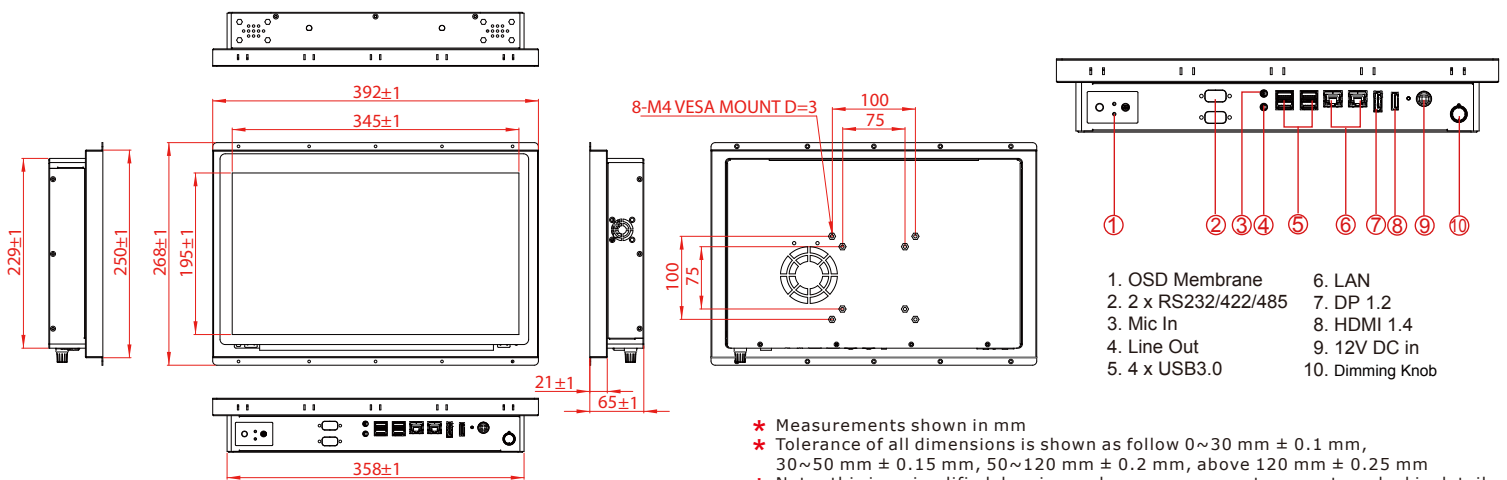

W15IK7T-POA4 15.6" Panel PC (Intel 7th Generation Core i3/i5/i7 Processor)

Mechanical Design

Open Frame

Modularized Construction
Dimensions

- Features:**
- 15.6" 1920 x 1080 Resolution
 - Intel 7th Generation Core i3/i5/i7 processor (Kabylake)
 - Flexible storage devices, one 2.5-inch HDD and one SSD
 - Multiple I/Os, Two Serial Ports and Four USB 3.0 Ports
 - 12V DC Power input
 - DP Support 4096x2304@60Hz
 - HDMI Support 4096x2304@24Hz

- * Measurements shown in mm
- * Tolerance of all dimensions is shown as follow 0~30 mm ± 0.1 mm, 30~50 mm ± 0.15 mm, 50~120 mm ± 0.2 mm, above 120 mm ± 0.25 mm
- * Note: this is a simplified drawing and some components are not marked in detail. Please contact our sales representative if you need further product information.

Power Management

- Power Input : 12V DC IN (Lockable Power Jack)
- Power Consumption : 75W (typ.)(Max.backlight & high CPU load)

Accessories

- External Adapter : 110~240V Ac-in Power Adapter

Display Specifications

- Size/Type : 15.6" TFT
- Resolution : 1920 x 1080
- Contrast Ratio : 800:1 (typ.)
- Brightness : 300 nits
- Viewing Angles : -85~85 (H); -85~85 (V)
- Max Colors : 16.7M

Environment

- Operating Temperature : 0°C to 50°C
- Operating Humidity : 10% to 90% (non condensing)