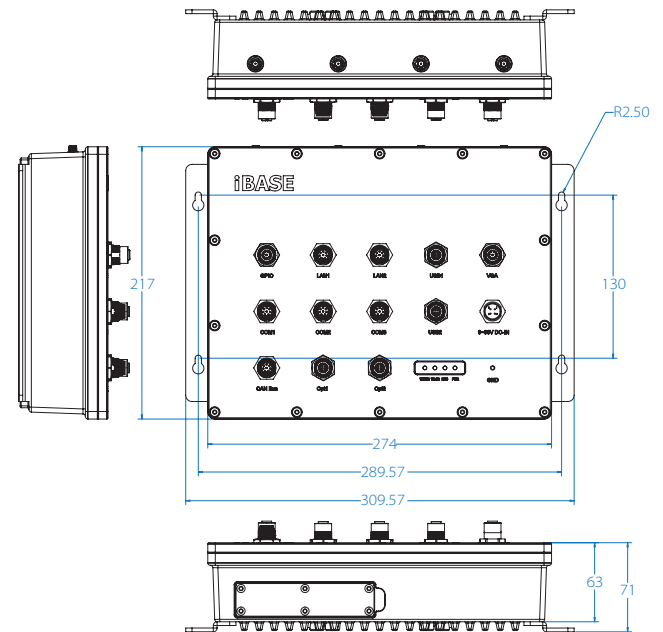

Dimensions