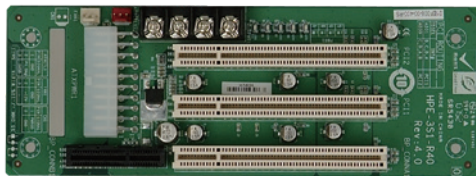

PCI/PICoE Backplane

Selection Guide

PAC series wall-mount chassis

4U rack-mount chassis

	PCIe/PCI	PCIe/PCI	HPE-3S1	HPE-3S2	HPE-4S1	HPE-4S2	HPE-5S1	HPE-5S2	HPE-6S1	HPE-8S
Total Slot			3	3	4	4	5	5	6	7
Expansion Slots	PCI		2	1	3	2	4	3	4	4
	PCIe	x4		1		1		1	1	
		x1								
Chassis			N/A	N/A	PAC-42GH PAC-400G	PAC-42GH PAC-400G	PR-1500G RACK-500G	PR-1500G RACK-500G	N/A	N/A

HPE-3S1-R41

Ordering Information

HPE-3S1-R41 3-slot backplane with two PCI slots

HPE-4S1-R41

Ordering Information

HPE-4S1-R41 4-slot backplane with three PCI slots
 PAC-42GH 4-slot half-size compact chassis
 PAC-400G 4-slot half-size compact chassis