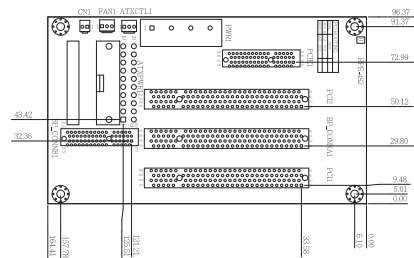

HPE-3S1-R41

Ordering Information

HPE-3S1-R41 3-slot backplane with two PCI slots

HPE-4S1-R41

Ordering Information

HPE-4S1-R41 4-slot backplane with three PCI slots
 PAC-42GH 4-slot half-size compact chassis
 PAC-400G 4-slot half-size compact chassis

HPE-3S2-R41

Ordering Information

HPE-3S2-R41 3-slot backplane with one PCI slot and one PCIe x4 slot

HPE-4S2-R41

Ordering Information

HPE-4S2-R41 4-slot backplane with two PCI slots and one PCIe x4 slot
 PAC-42GH 4-slot half-size compact chassis
 PAC-400G 4-slot half-size compact chassis