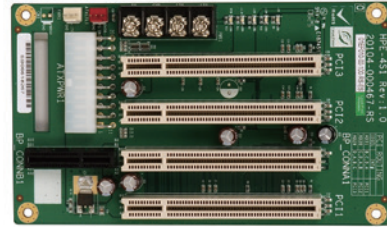

PCI/PICoE Backplane

Selection Guide

PAC series wall-mount chassis

4U rack-mount chassis

	PCIe/PCI	PCIe/PCI	HPE-3S1	HPE-3S2	HPE-4S1	HPE-4S2	HPE-5S1	HPE-5S2	HPE-6S1	HPE-8S
Total Slot			3	3	4	4	5	5	6	7
Expansion Slots	PCI		2	1	3	2	4	3	4	4
	PCIe	x4		1		1		1	1	
		x1								
Chassis			N/A	N/A	PAC-42GH PAC-400G	PAC-42GH PAC-400G	PR-1500G RACK-500G	PR-1500G RACK-500G	N/A	N/A

HPE-3S1-R41

Ordering Information

HPE-3S1-R41 3-slot backplane with two PCI slots

HPE-4S1-R41

Ordering Information

HPE-4S1-R41 4-slot backplane with three PCI slots
 PAC-42GH 4-slot half-size compact chassis
 PAC-400G 4-slot half-size compact chassis

HPE-3S2-R41

Ordering Information

HPE-3S2-R41 3-slot backplane with one PCI slot and one PCIe x4 slot

HPE-4S2-R41

Ordering Information

HPE-4S2-R41 4-slot backplane with two PCI slots and one PCIe x4 slot
 PAC-42GH 4-slot half-size compact chassis
 PAC-400G 4-slot half-size compact chassis