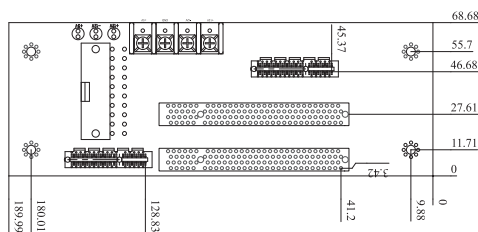

HPE-3S1-R41

Ordering Information

HPE-3S1-R41 3-slot backplane with two PCI slots

HPE-4S1-R41

Ordering Information

HPE-4S1-R41 4-slot backplane with three PCI slots
 PAC-42GH 4-slot half-size compact chassis
 PAC-400G 4-slot half-size compact chassis

HPE-3S2-R41

Ordering Information

HPE-3S2-R41 3-slot backplane with one PCI slot and one PCIe x4 slot

HPE-4S2-R41

Ordering Information

HPE-4S2-R41 4-slot backplane with two PCI slots and one PCIe x4 slot
 PAC-42GH 4-slot half-size compact chassis
 PAC-400G 4-slot half-size compact chassis