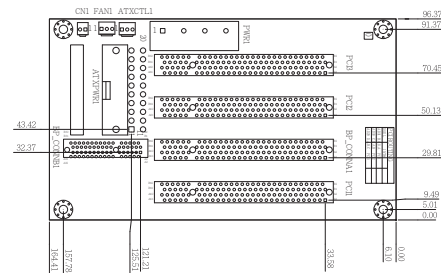

PCI/PICoE Backplane

Selection Guide

PAC series wall-mount chassis

4U rack-mount chassis

	PCIe/PCI	PCIe/PCI	HPE-3S1	HPE-3S2	HPE-4S1	HPE-4S2	HPE-5S1	HPE-5S2	HPE-6S1	HPE-8S
Total Slot			3	3	4	4	5	5	6	7
Expansion Slots	PCI		2	1	3	2	4	3	4	4
	PCIe	x4		1		1		1	1	
		x1								
Chassis			N/A	N/A	PAC-42GH PAC-400G	PAC-42GH PAC-400G	PR-1500G RACK-500G	PR-1500G RACK-500G	N/A	N/A

HPE-3S1-R41

Ordering Information

HPE-3S1-R41 3-slot backplane with two PCI slots

HPE-4S1-R41

Ordering Information

HPE-4S1-R41 4-slot backplane with three PCI slots
 PAC-42GH 4-slot half-size compact chassis
 PAC-400G 4-slot half-size compact chassis

HPE-3S2-R41

Ordering Information

HPE-3S2-R41 3-slot backplane with one PCI slot and one PCIe x4 slot

HPE-4S2-R41

Ordering Information

HPE-4S2-R41 4-slot backplane with two PCI slots and one PCIe x4 slot
 PAC-42GH 4-slot half-size compact chassis
 PAC-400G 4-slot half-size compact chassis