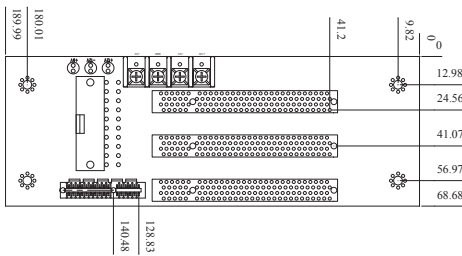

PCI/PICoE Backplane

Selection Guide

PAC series wall-mount chassis

4U rack-mount chassis

	PCIe/PCI	PCIe/PCI	HPE-3S1	HPE-3S2	HPE-4S1	HPE-4S2	HPE-5S1	HPE-5S2	HPE-6S1	HPE-8S
Total Slot			3	3	4	4	5	5	6	7
Expansion Slots	PCI		2	1	3	2	4	3	4	4
	PCIe	x4		1		1		1	1	
		x1								
Chassis			N/A	N/A	PAC-42GH PAC-400G	PAC-42GH PAC-400G	PR-1500G RACK-500G	PR-1500G RACK-500G	N/A	N/A

HPE-3S1-R41

Ordering Information

HPE-3S1-R41 3-slot backplane with two PCI slots

HPE-4S1-R41

Ordering Information

HPE-4S1-R41 4-slot backplane with three PCI slots
 PAC-42GH 4-slot half-size compact chassis
 PAC-400G 4-slot half-size compact chassis

HPE-3S2-R41

Ordering Information

HPE-3S2-R41 3-slot backplane with one PCI slot and one PCIe x4 slot

HPE-4S2-R41

Ordering Information

HPE-4S2-R41 4-slot backplane with two PCI slots and one PCIe x4 slot
 PAC-42GH 4-slot half-size compact chassis
 PAC-400G 4-slot half-size compact chassis