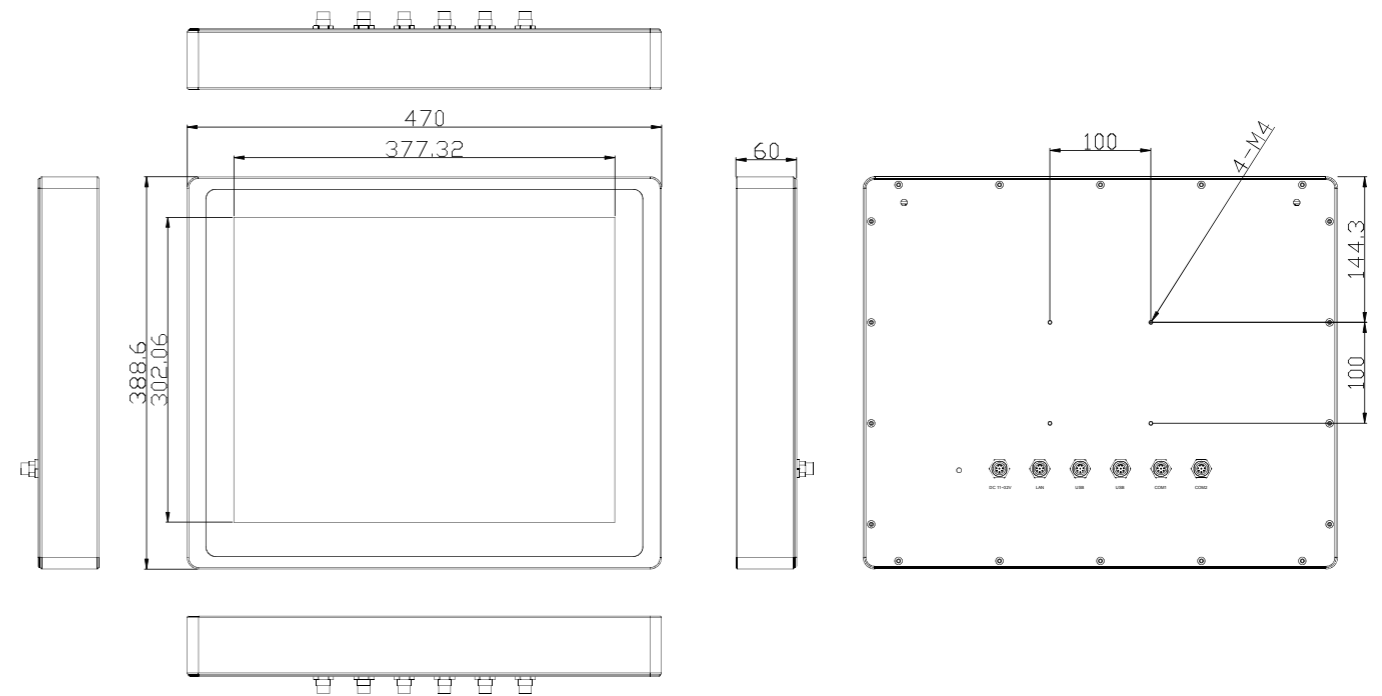

## Features

- Fanless and Low Power Consumption Stainless Steel Panel PC
- Intel® Atom™ Processor D2550(1M Cache, 1.8GHz)
- Onboard 4GB DDR3 for 17"/19"
- 11~32V DC wide-ranging power input
- M12 I/O Connector
- Full Flat bezel Design, Total 6 sides IP65/ IP69K
- Projective capacitive touch/ Resistive Type

## Specifications

System	
Processor	Intel Atom Processor D2550 (1M Cache, 1.8 GHz)
System Chipset	Intel NM10 Express
System Memory	Onboard DDR3 4GB
IO Port	
USB	1 x M12 8pin for 2 x USB 1 x M12 8pin for 2 x USB
Serial/Parallel	1 x M12 8pin for COM 1/RS-232/422/485 (Default RS-232) 1 x M12 8pin for COM 2/RS-232
Audio	None
Graph	None
LAN	1 x M12 8pin for LAN 1
Digital I/O	None
Power	1 x M12 3pin DC power connector
Storage Space	
HDD	1 x 2.5" SATA HDD or SSD
Movable device	1 x Internal SD Card slot on board
Expansion	
On board expansion bus	1 x Mini PCIe half size slot
Expansion slot	None
Display	
Display Type	19" TFT-LCD
Max. Resolution	1280 x 1024
Max. Color	16.7M
Luminance (cd/m <sup>2</sup> )	350
View Angle	H: 170/V: 165
Contrast Ratio	1000: 1
Backlight Lifetime	50,000 hrs
Touch screen – Projected Capacitive Touch Screen	
Interface	USB
Light transmission (%)	Over 90%

## Dimensions

Power	
Power input	11~32V DC
Power Consumption	Max:32W
Mechanical	
Construction	Satinless steel
IP Rating	Total IP65 6 sides / IP69K
Mounting	VESA 100 x 100
Dimension	470 x 388.6 x 60 mm
Net Weight	9.6 Kgs
Environmental	
Operating temperature(°C)	0°C~50°C(with HDD) -20°C~60°C(with Industrial SSD or CF)
Storage temperature(°C)	-30°C~70°C
Storage humidity	10 to 90% @ 40°C, non- condensing
Certification	CE/FCC class A
Operating System Support	
WES7 32-bit, W7PES	
Ordering Information	
APC-3993P-04	19" SXGA IP65/IP69K full flat bezel design stainless steel panel PC, Intel ATOM D2550 1.8G processor, DDR3 4G on board, 2.5" SATA 2 320GB Industrial HDD, with projective capacitive touch, 11~32V DC power input with Adaptor, stainless steel enclosure